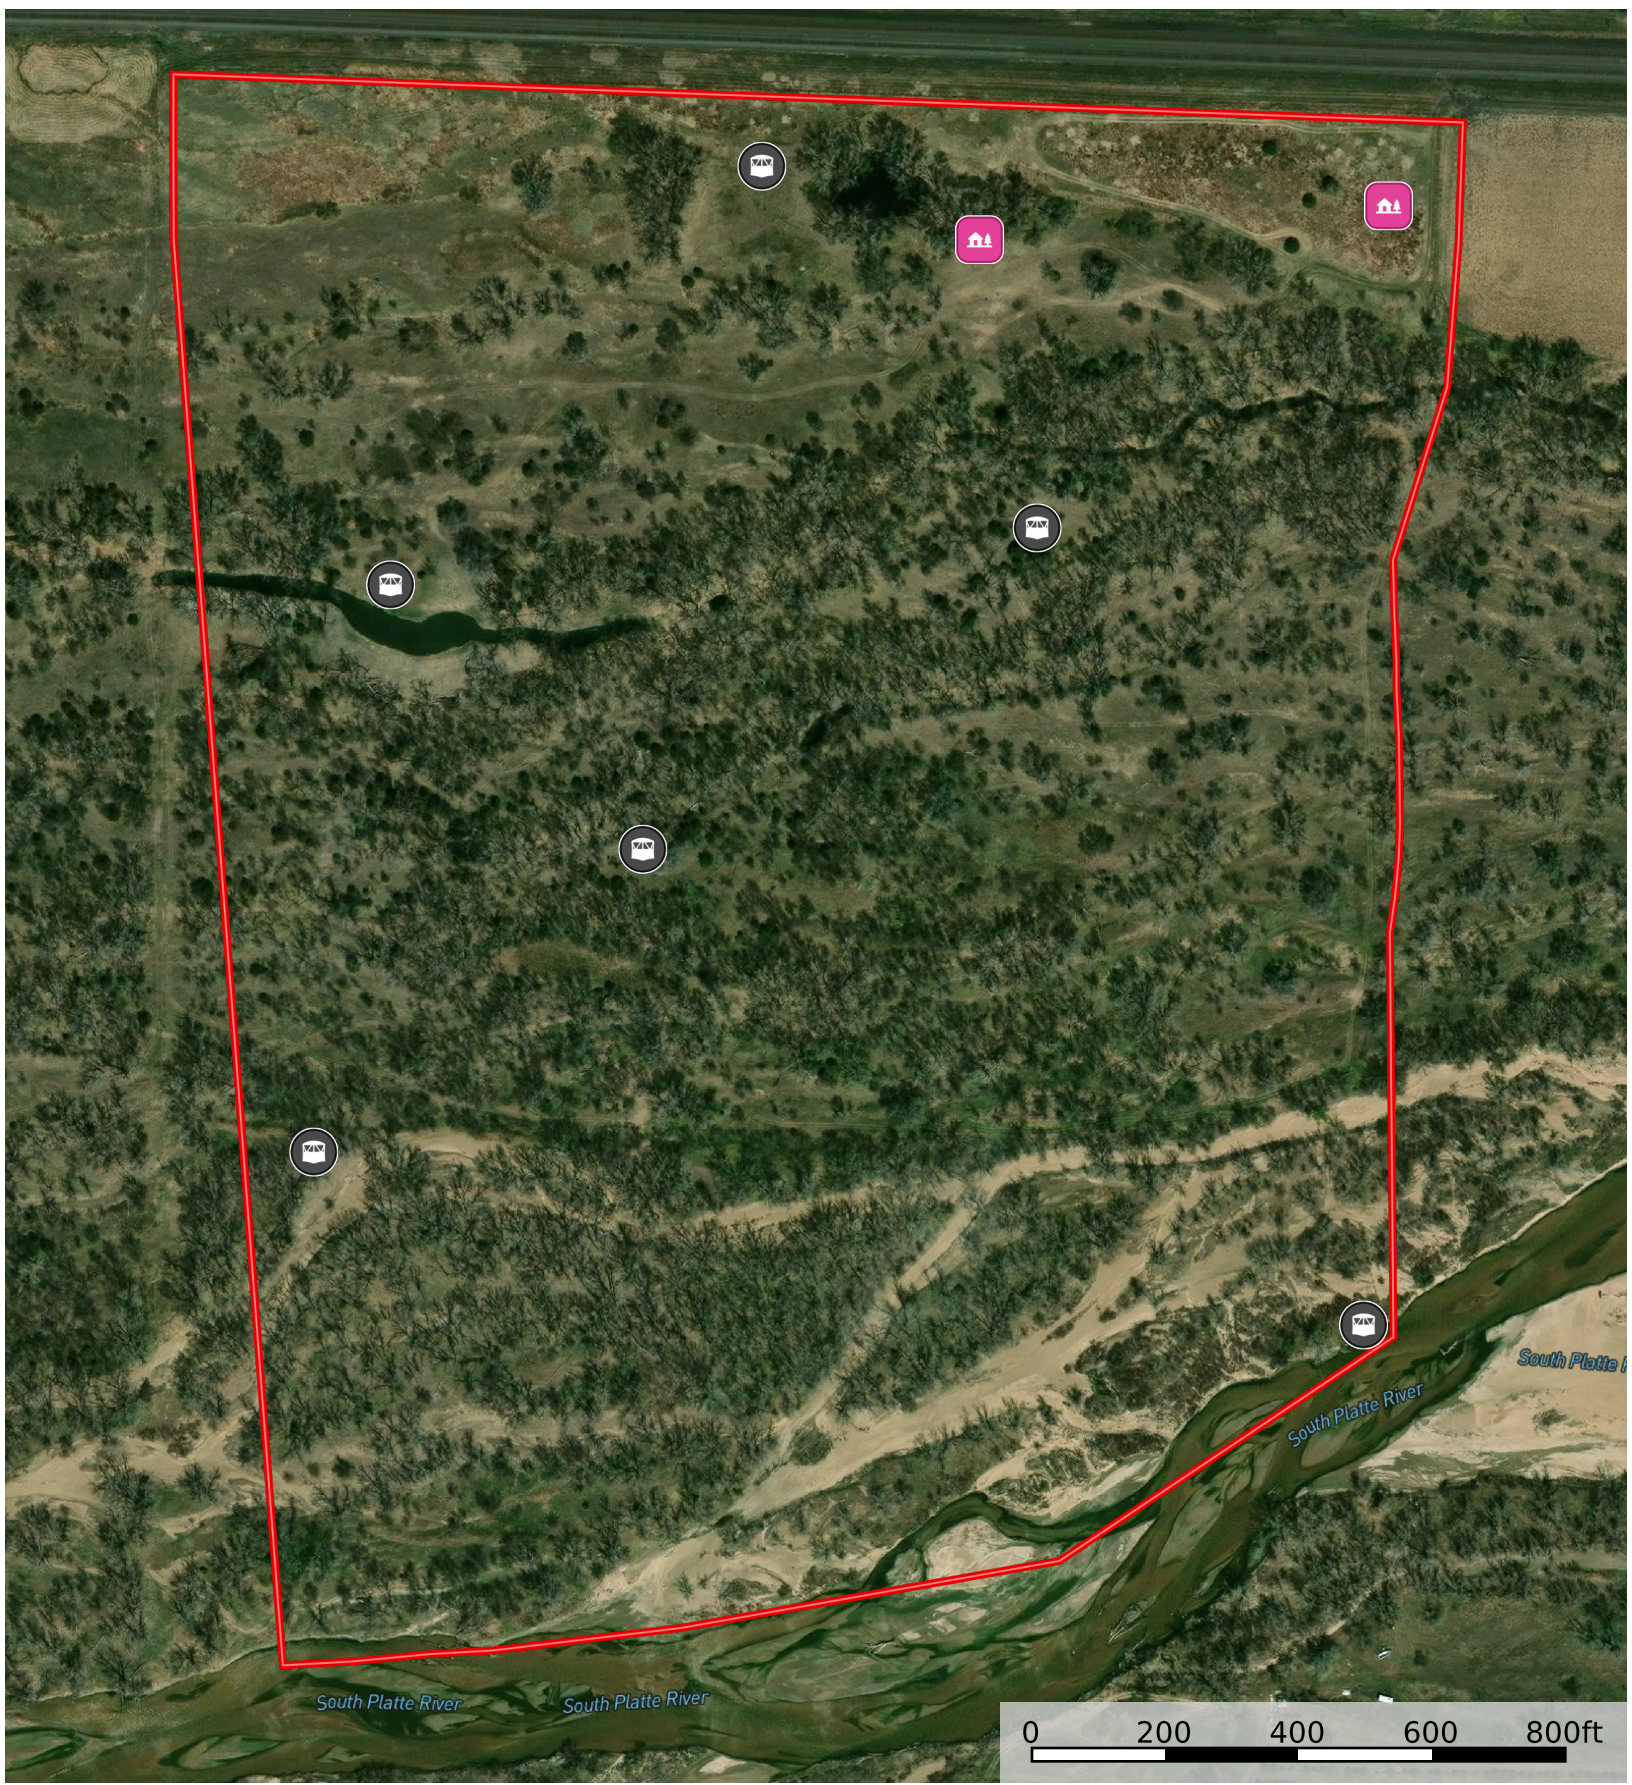

Poore Family River Retreat

Nebraska, AC +/-

- Blind
- Cabin
- Boundary