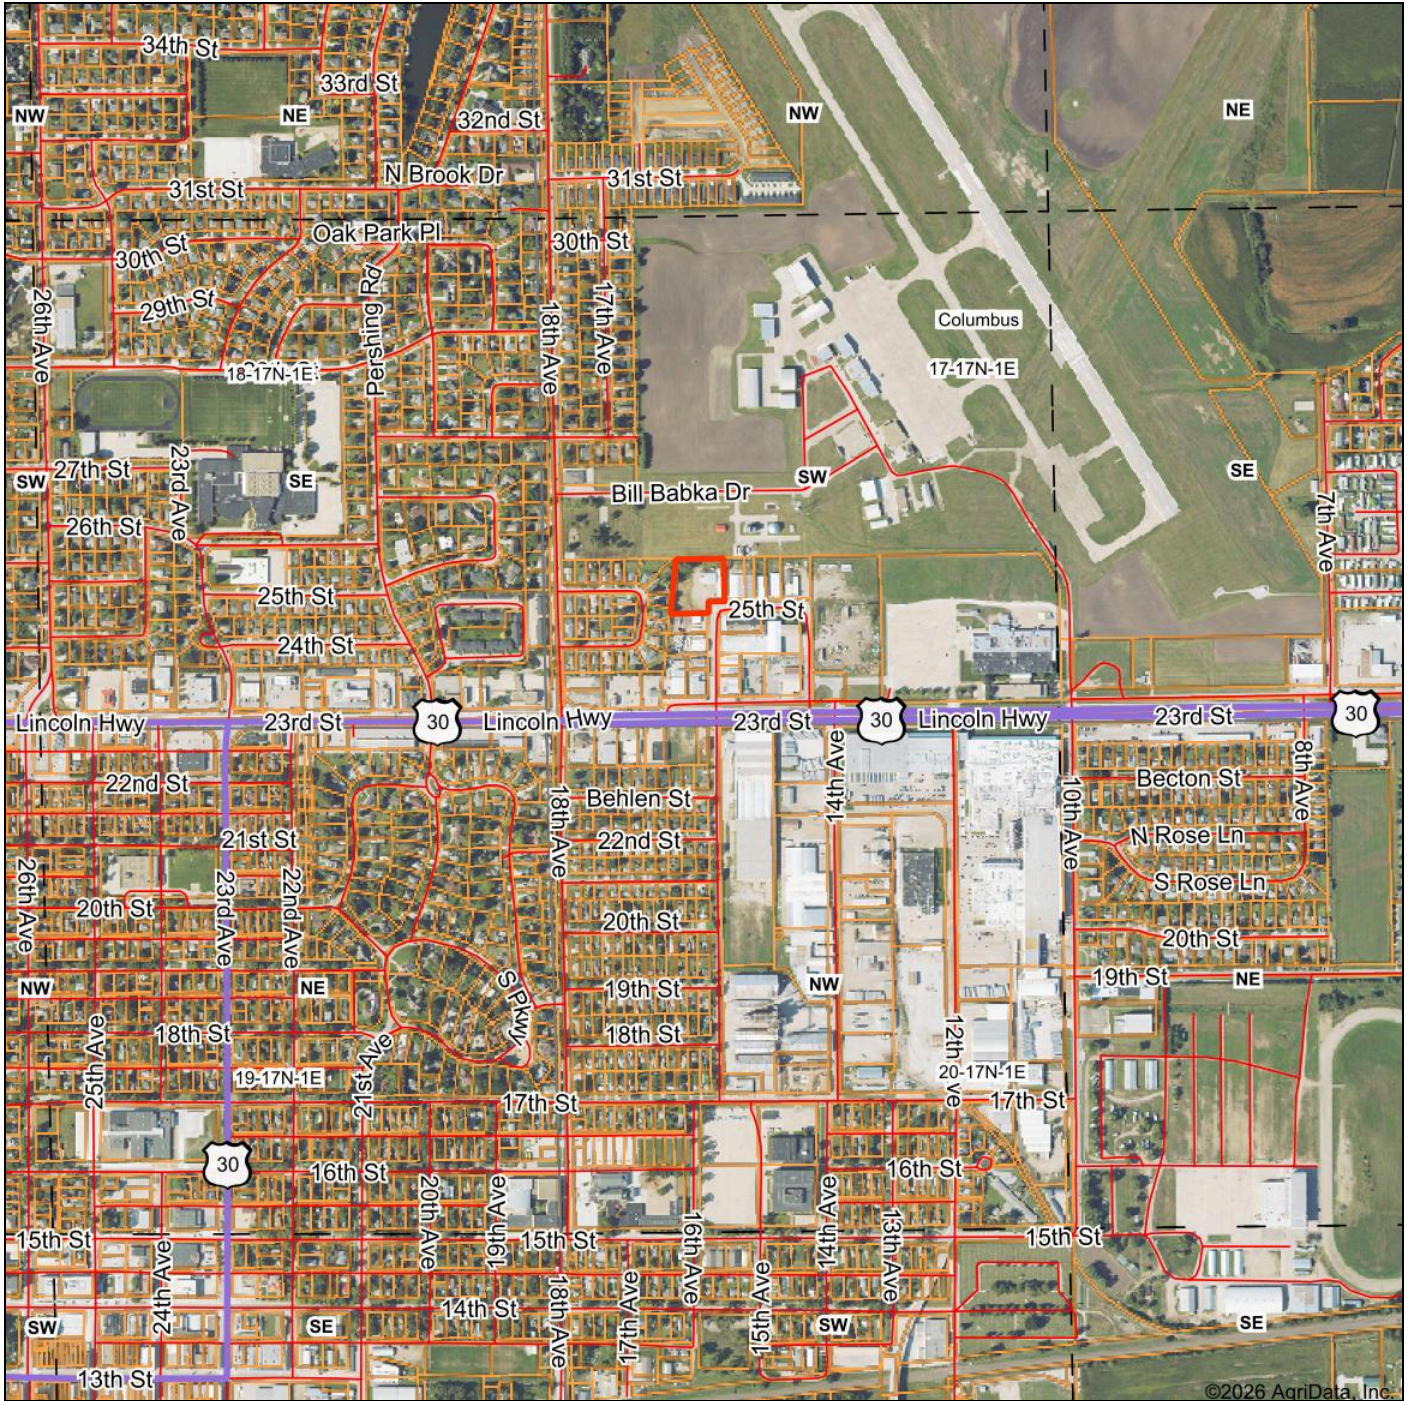

Aerial Map

©2026 AgriData, Inc.

Boundary Center: 41° 26' 25.38, -97° 20' 47.23

17-17N-1E
Platte County
Nebraska

4/3/2026

© AgriData, Inc. 2025 www.AgriDataInc.com