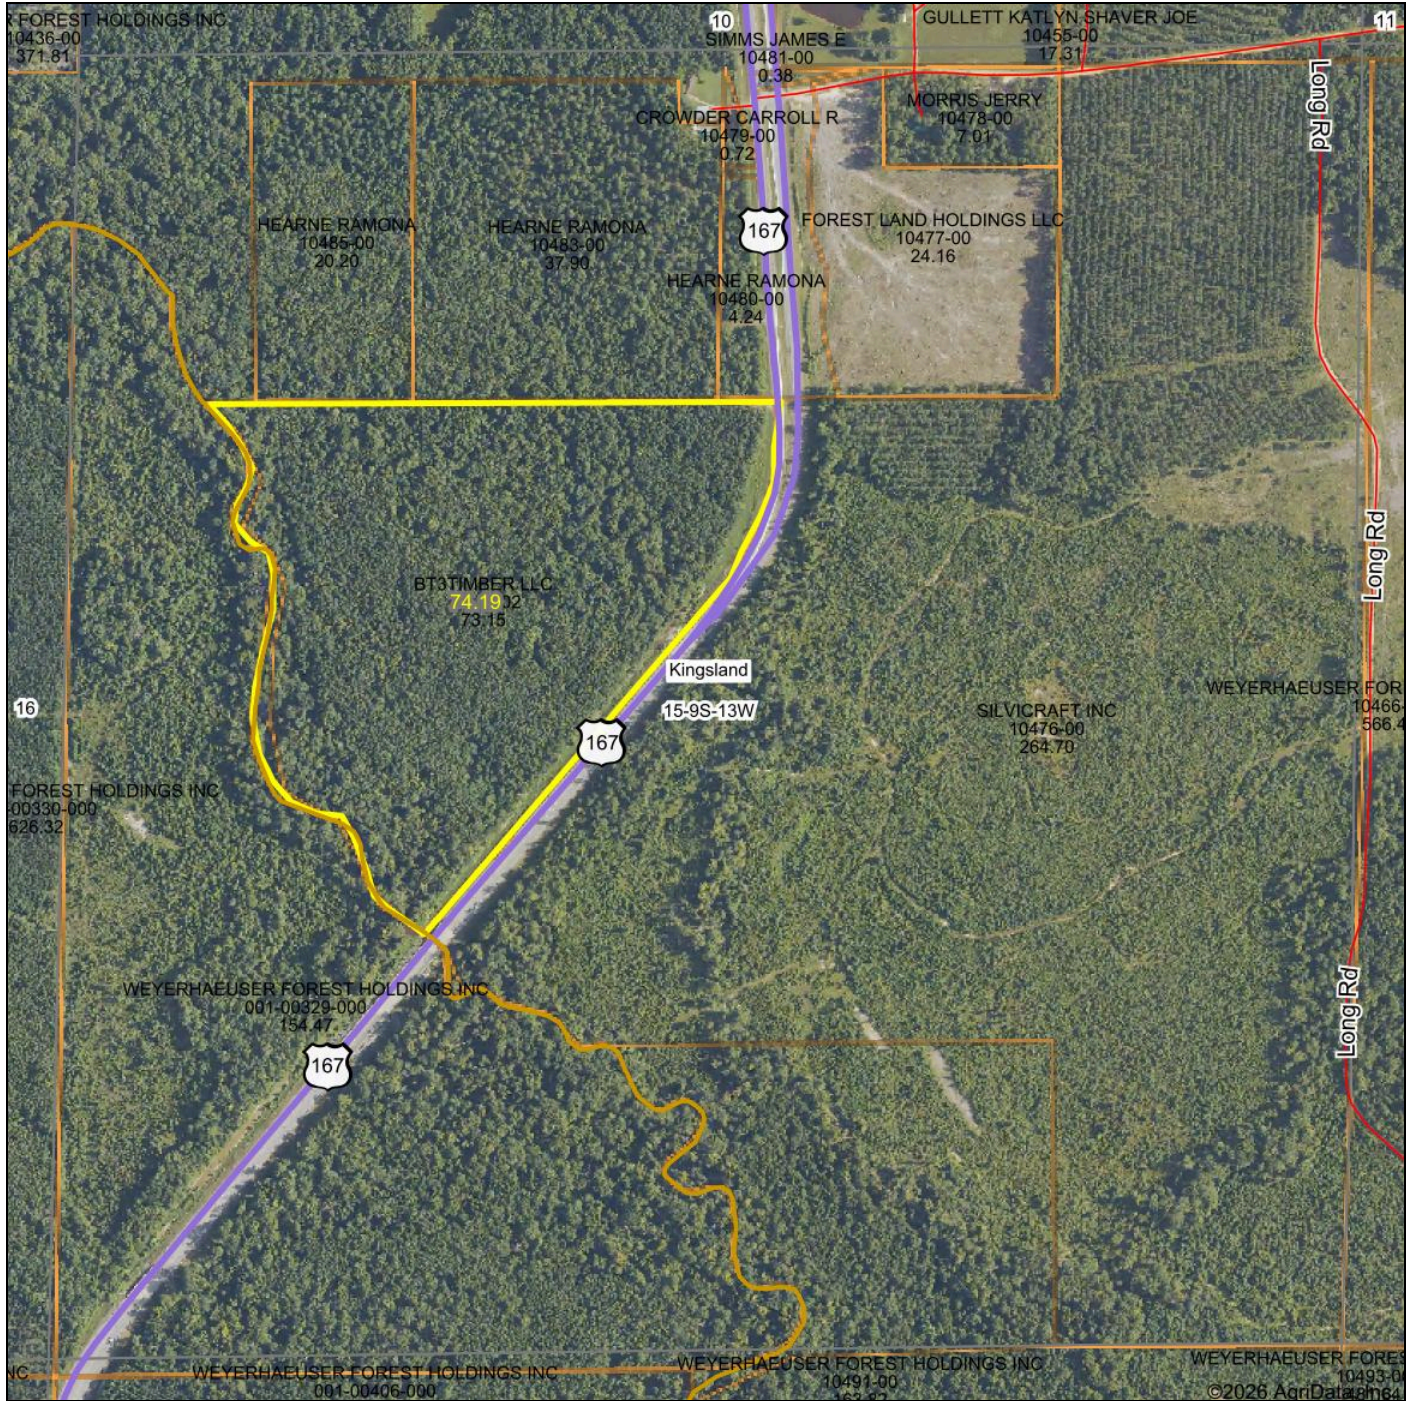

Aerial Map

Boundary Center: 33.936156, -92.416940

3/27/2026

Maps Provided By:
surety
 CUSTOMIZED ONLINE MAPPING
 © AgriData, Inc. 2025 www.AgriDataInc.com

15-9S-13W
Cleveland County
Arkansas