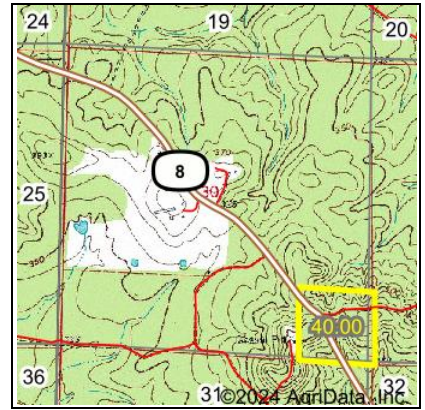

Wetlands Map

State: **Arkansas**
 Location: **30-9S-14W**
 County: **Dallas**
 Township: **Liberty**
 Date: **12/16/2024**

Maps Provided By:

© AgriData, Inc. 2023

Classification Code	Type	Acres
	Total Acres	0.00