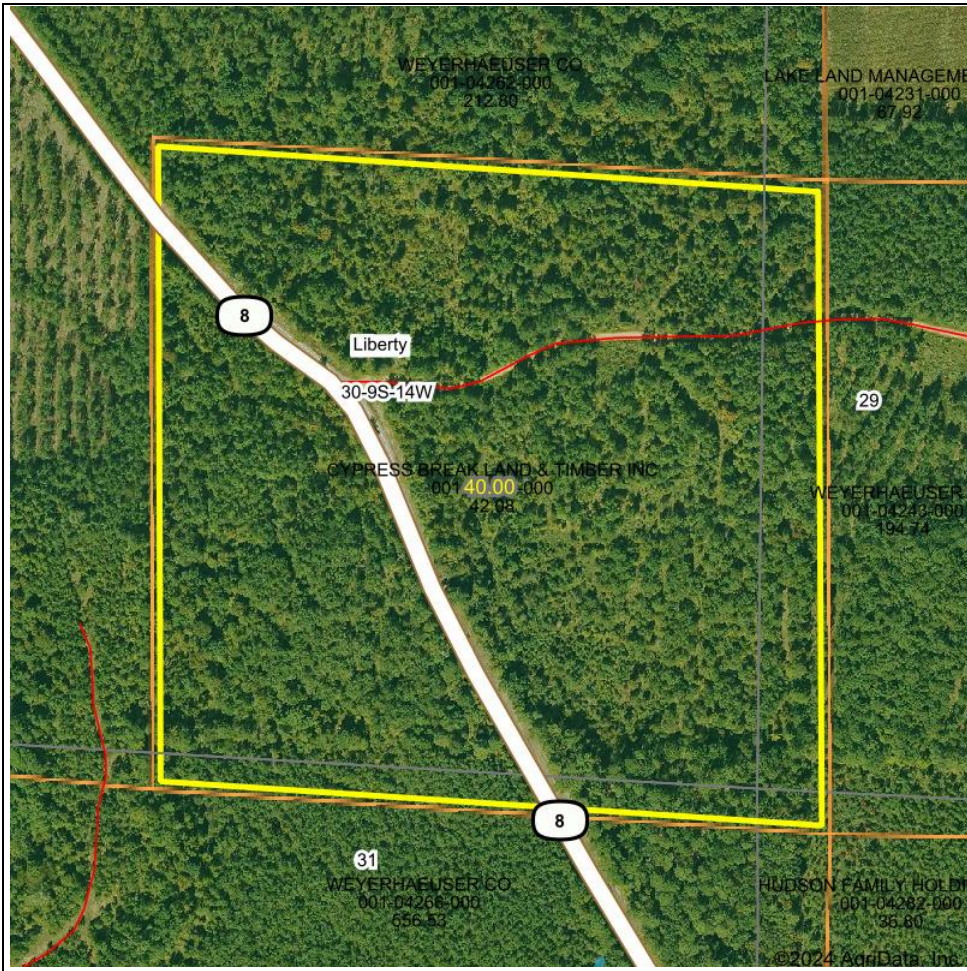

Wetlands Map

State: **Arkansas**
 Location: **30-9S-14W**
 County: **Dallas**
 Township: **Liberty**
 Date: **12/16/2024**

Maps Provided By:

© AgriData, Inc. 2023

Classification Code	Type	Acres
	Total Acres	0.00