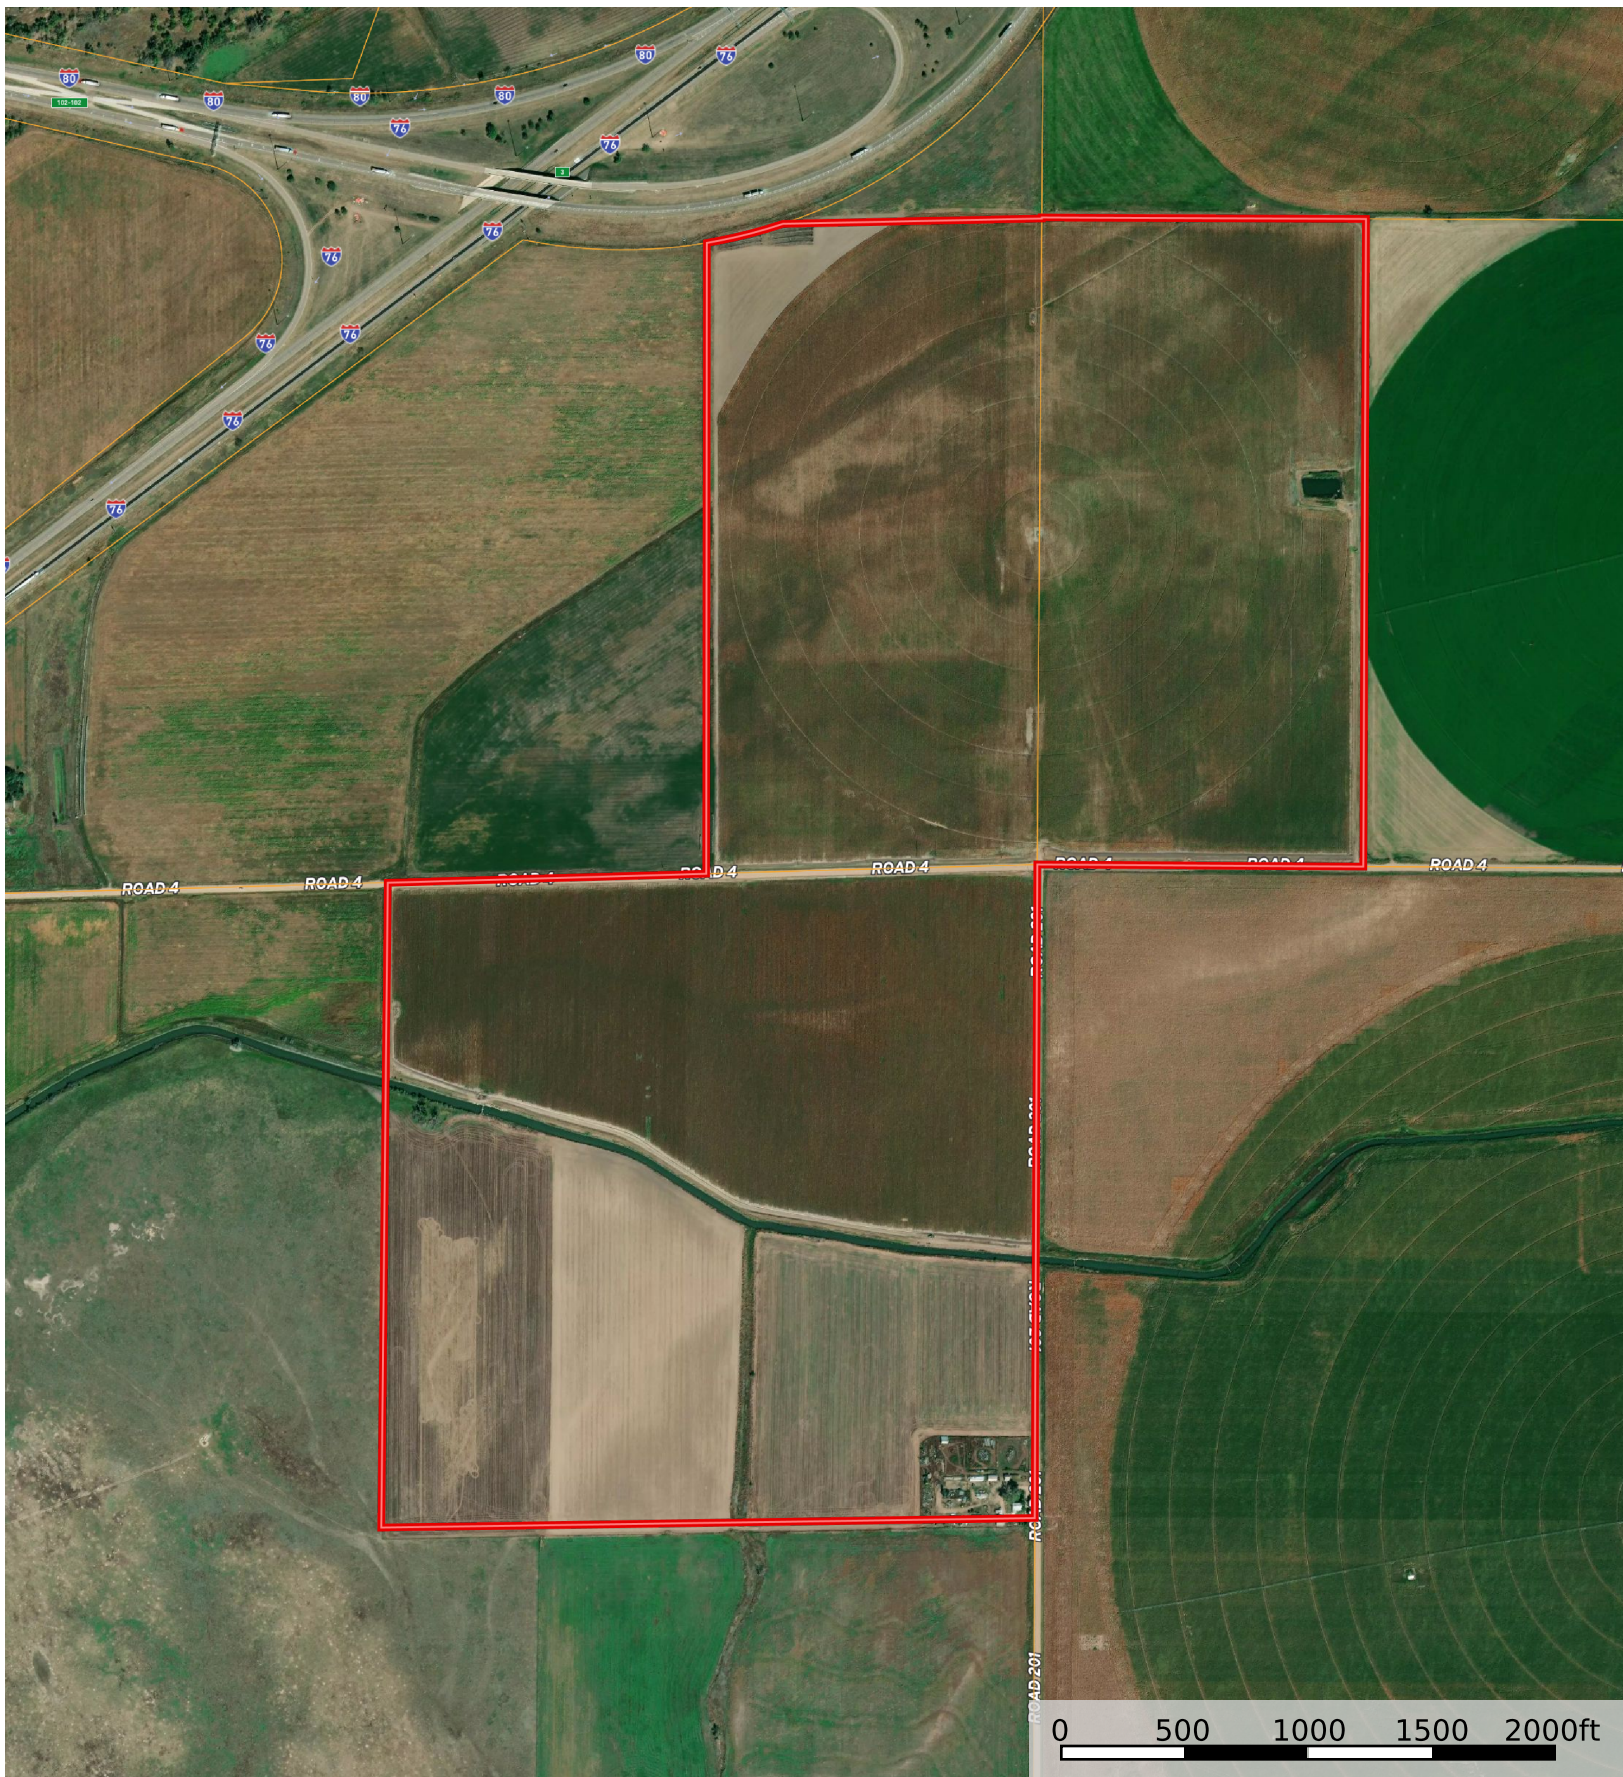

# Deuel County Robison Pivots

Nebraska, AC +/-

Boundary