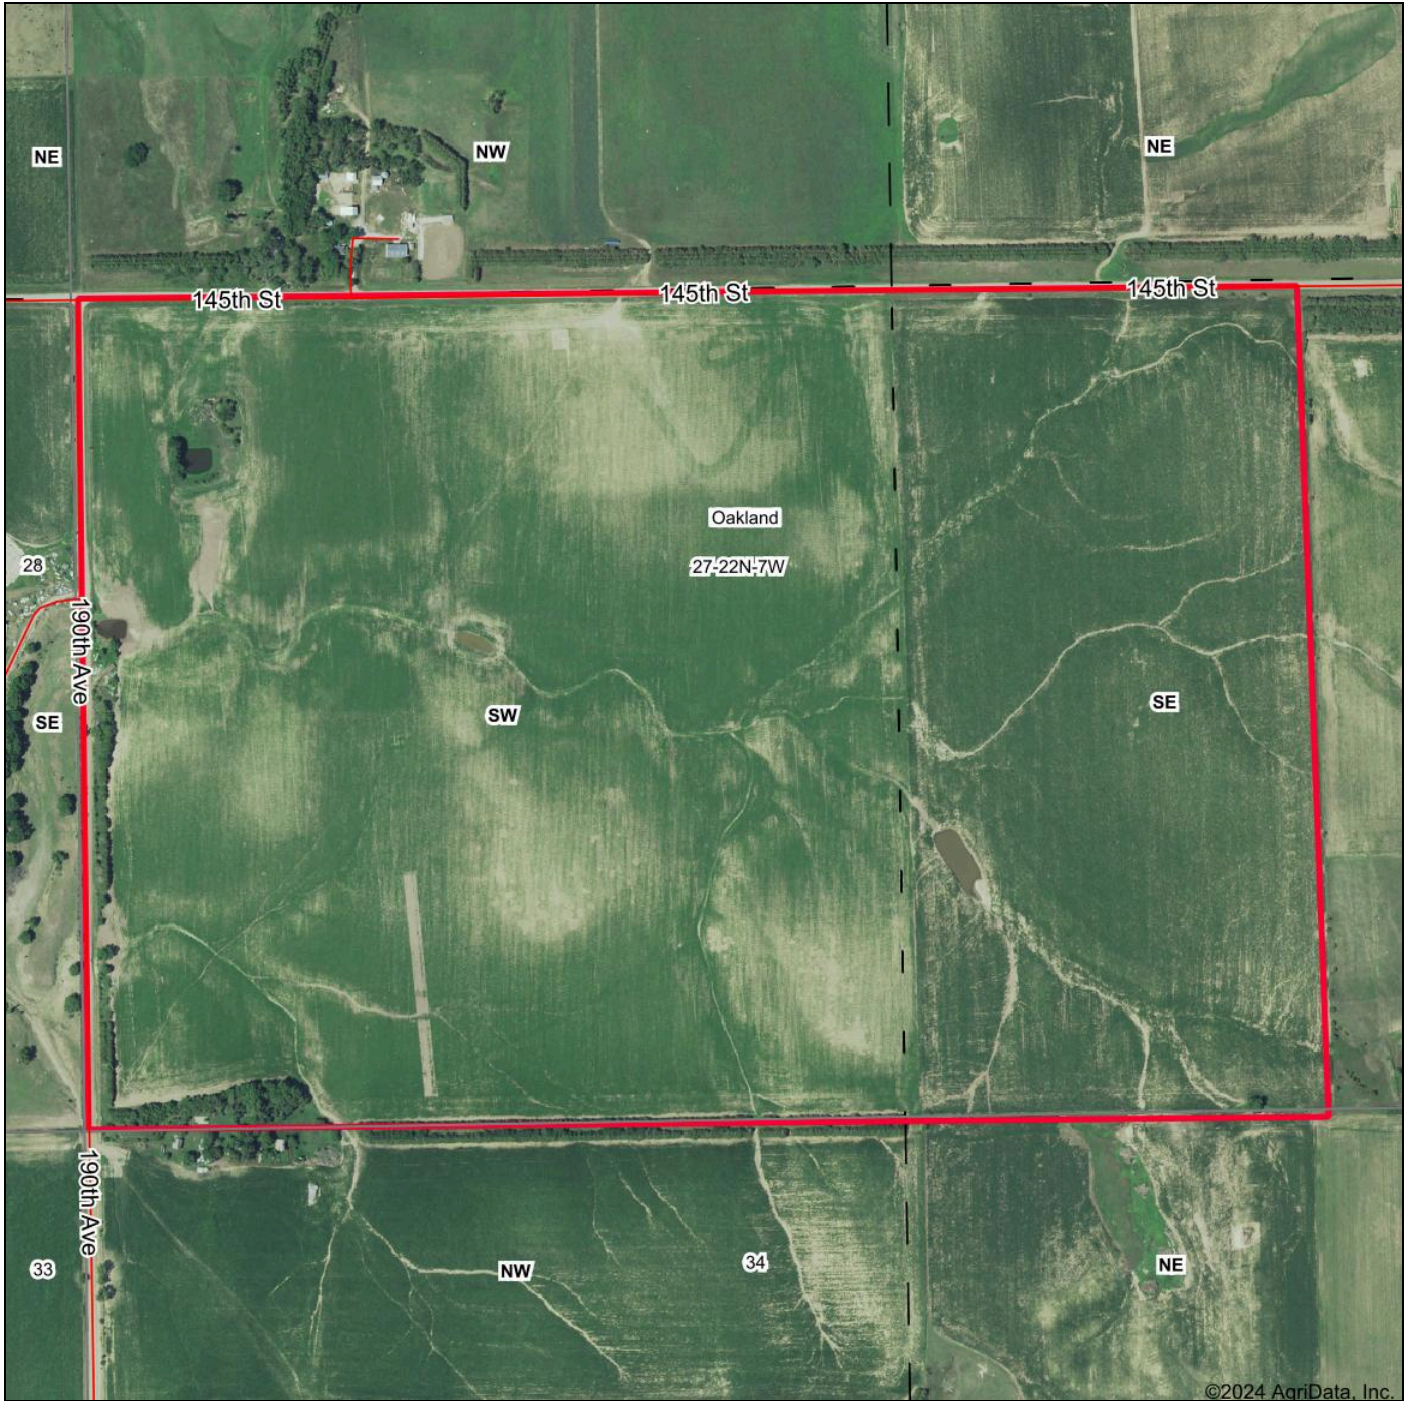

Aerial Map

Boundary Center: 41° 50' 47.89, -98° 6' 55.46

27-22N-7W
Boone County
Nebraska

Maps Provided By:

 CUSTOMIZED ONLINE MAPPING
 © AgriData, Inc. 2023 www.AgriDataInc.com

12/11/2024