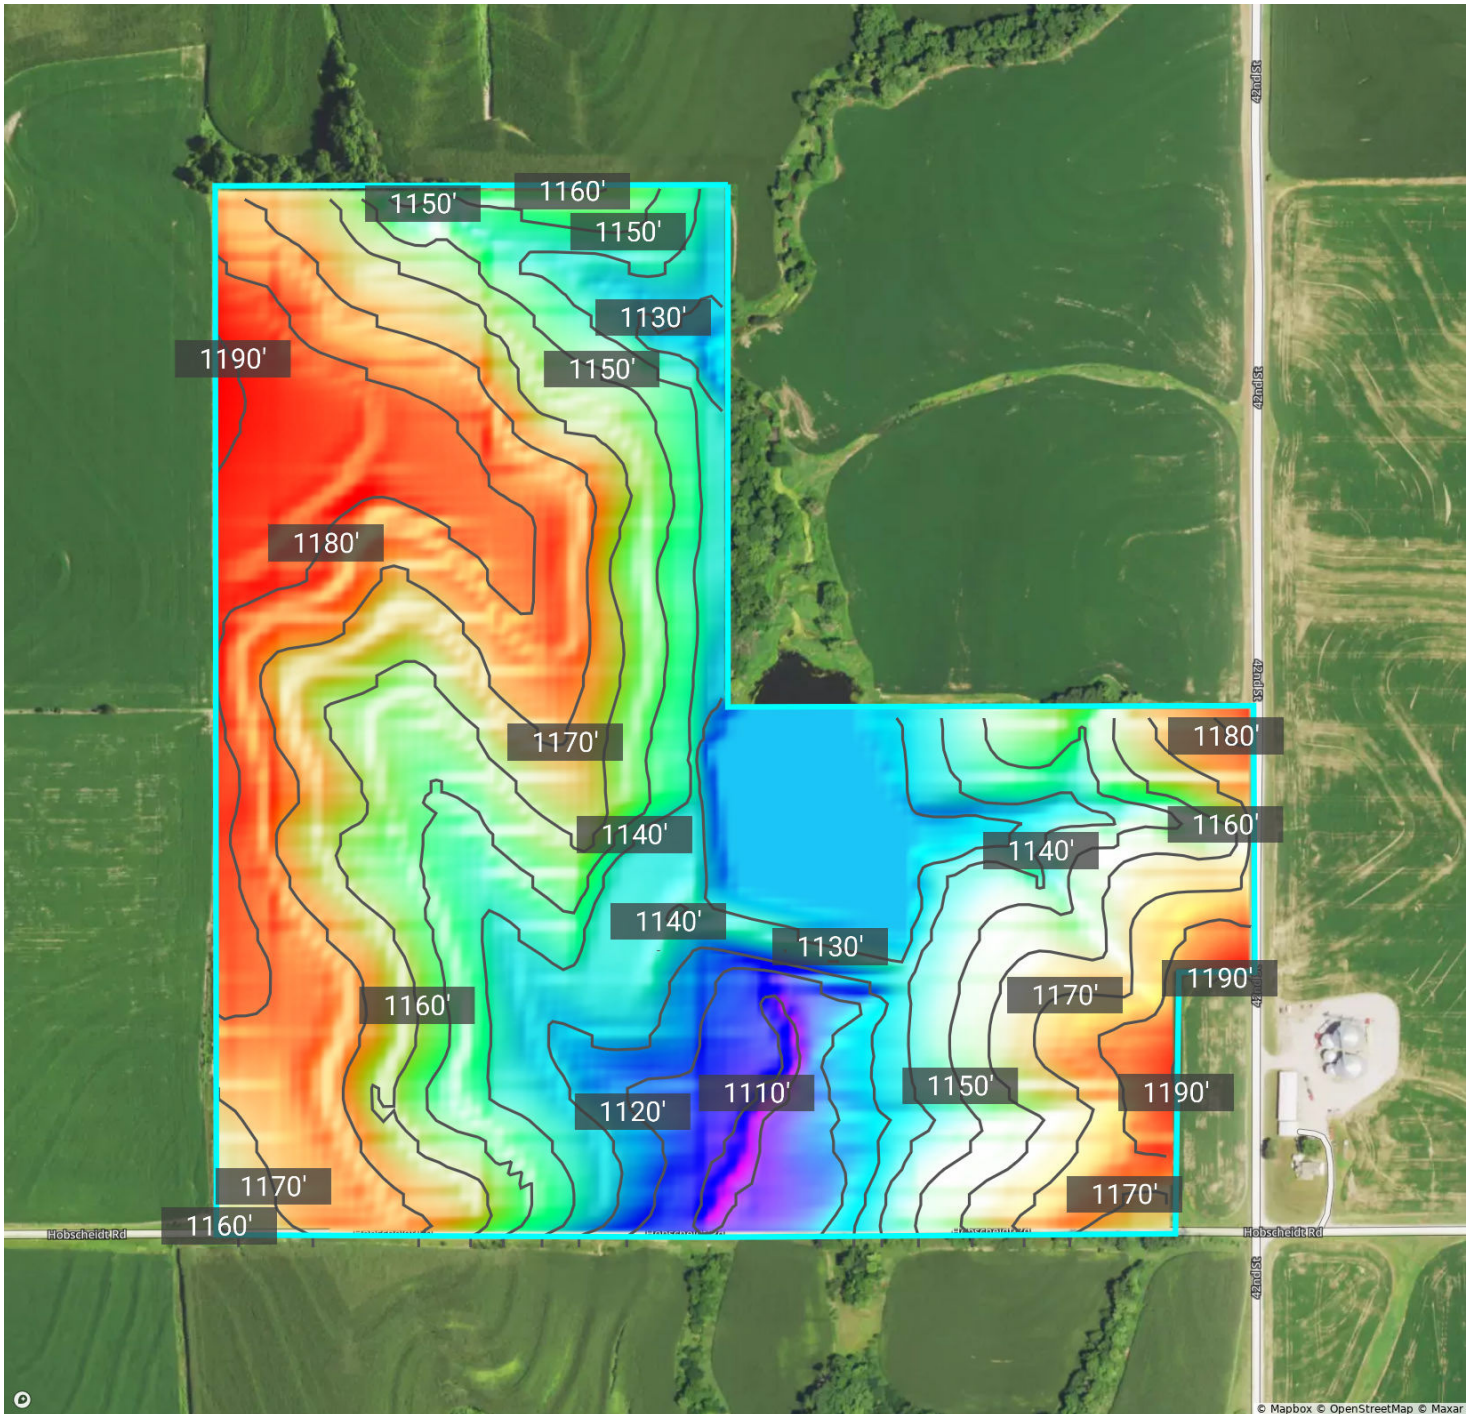

Elevation

Cass, NE • Township: West Rock Bluff • Location: 29-11N-13E

117.00 acres, 1 selection

Source: USGS 3 Meter Dem Interval: 10.0 ft Range: 87.4 ft Min: 1104.8 Max: 1192.2