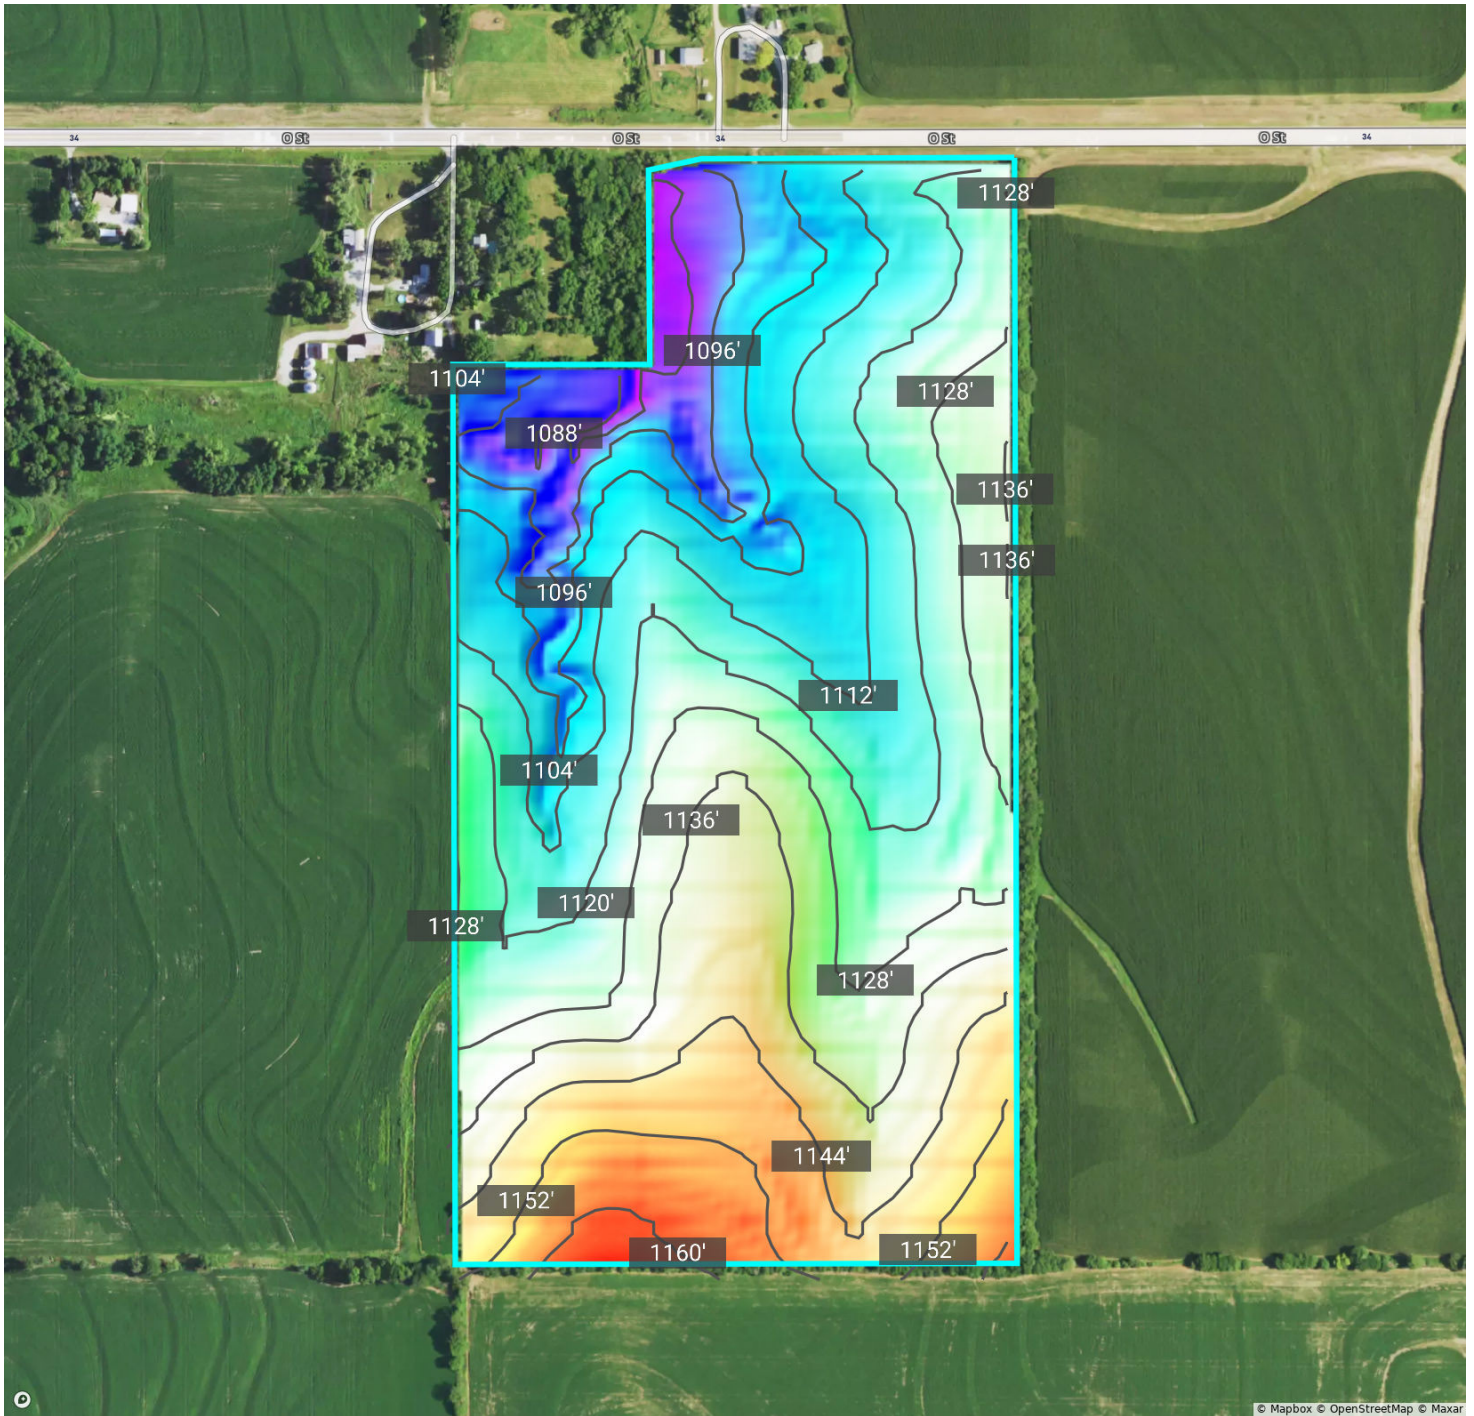

Elevation

Cass, NE • Township: Avoca • Location: 25-10N-12E

73.00 acres, 1 selection

1083.8 ft

1167.6 ft

Source: USGS 3 Meter Dem

Interval: 8.0 ft

Range: 83.7 ft

Min: 1083.8

Max: 1167.6