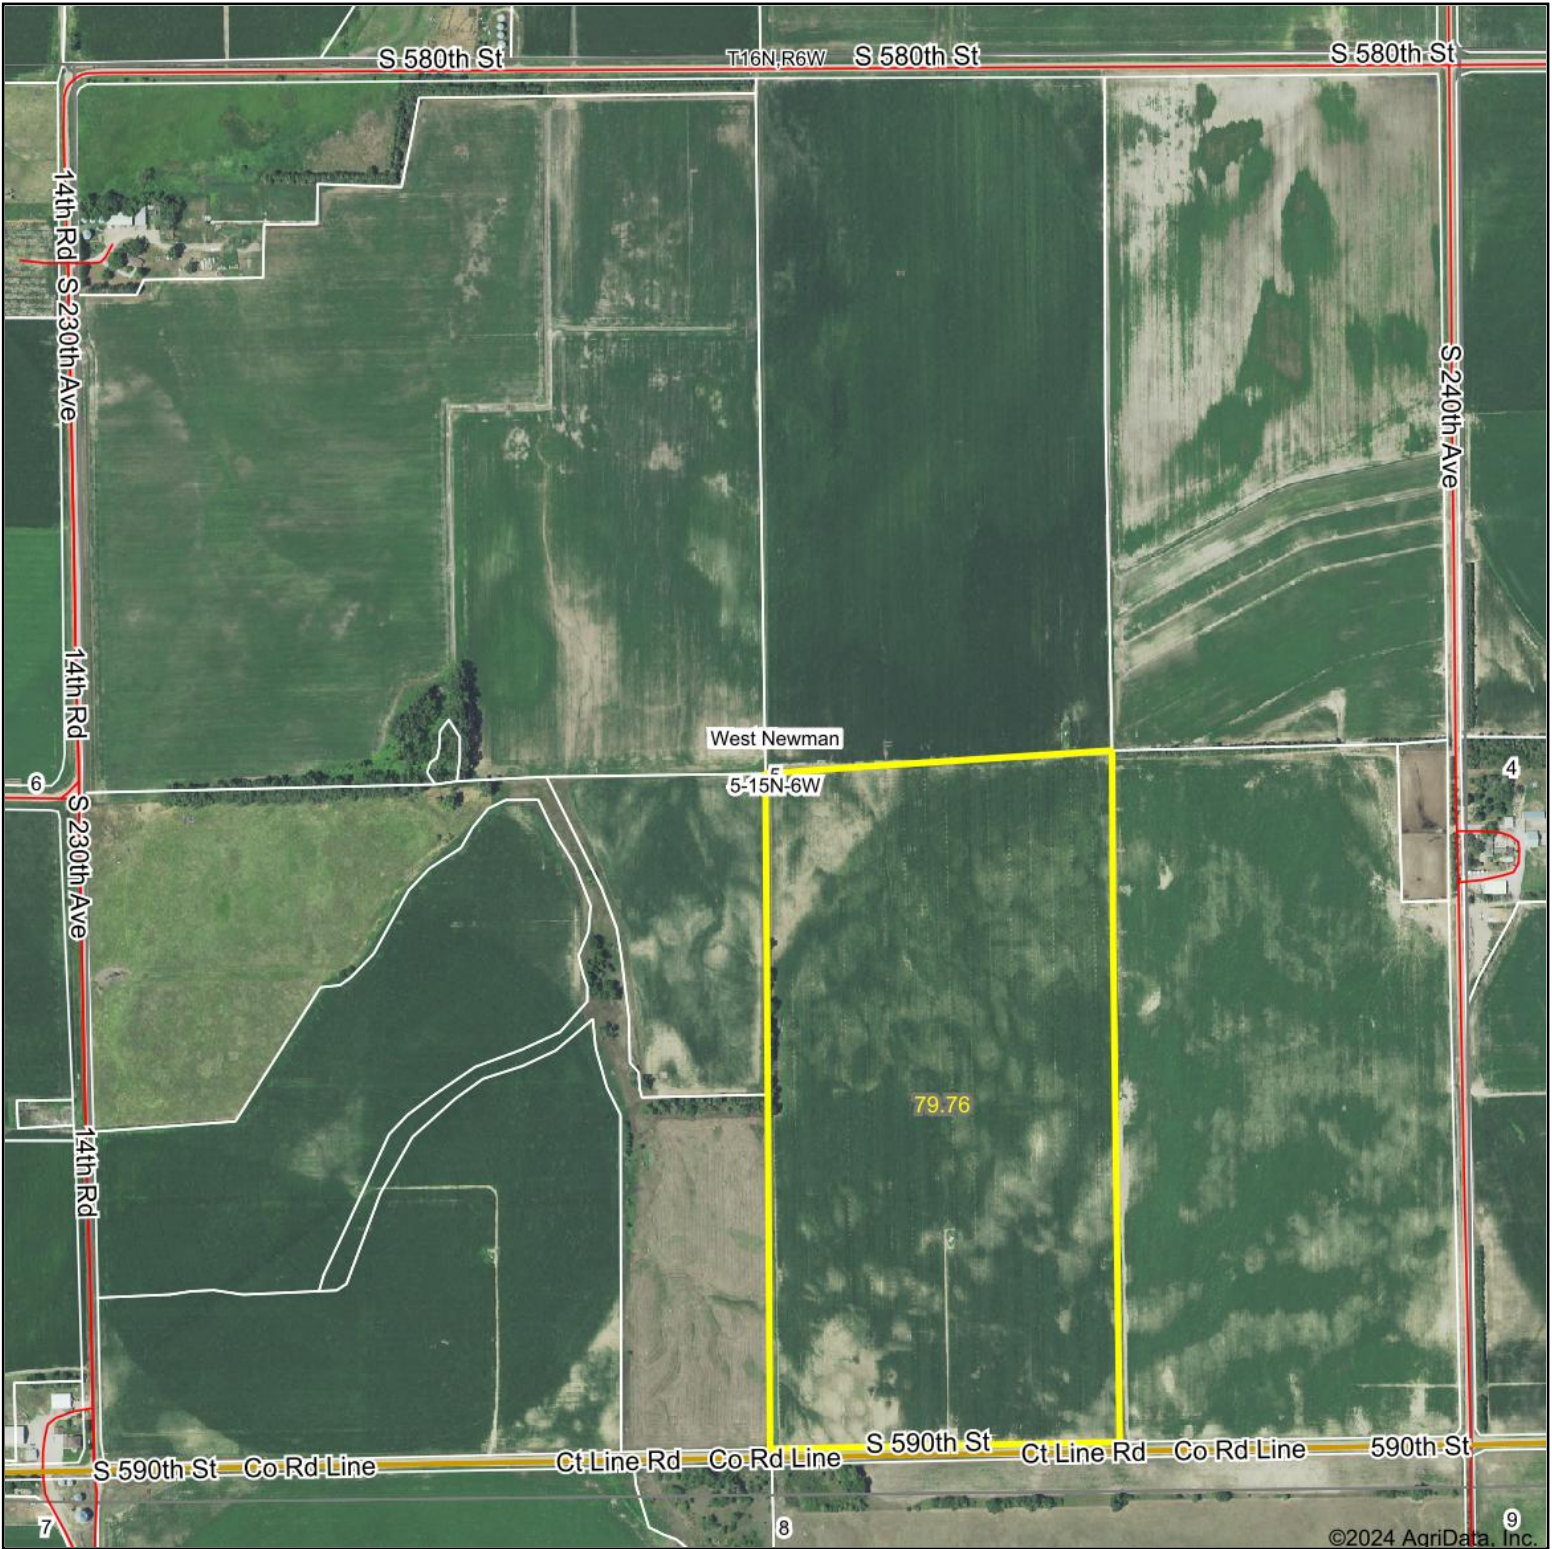

Aerial Map

Boundary Center: 41° 17' 49.14, -98° 1' 43.99

5-15N-6W
Nance County
Nebraska

Maps Provided By:
surety
CUSTOMIZED ONLINE MAPPING
© AgriData, Inc. 2023 www.AgriDataInc.com

2/12/2024

Field borders provided by Farm Service Agency as of 5/21/2008.