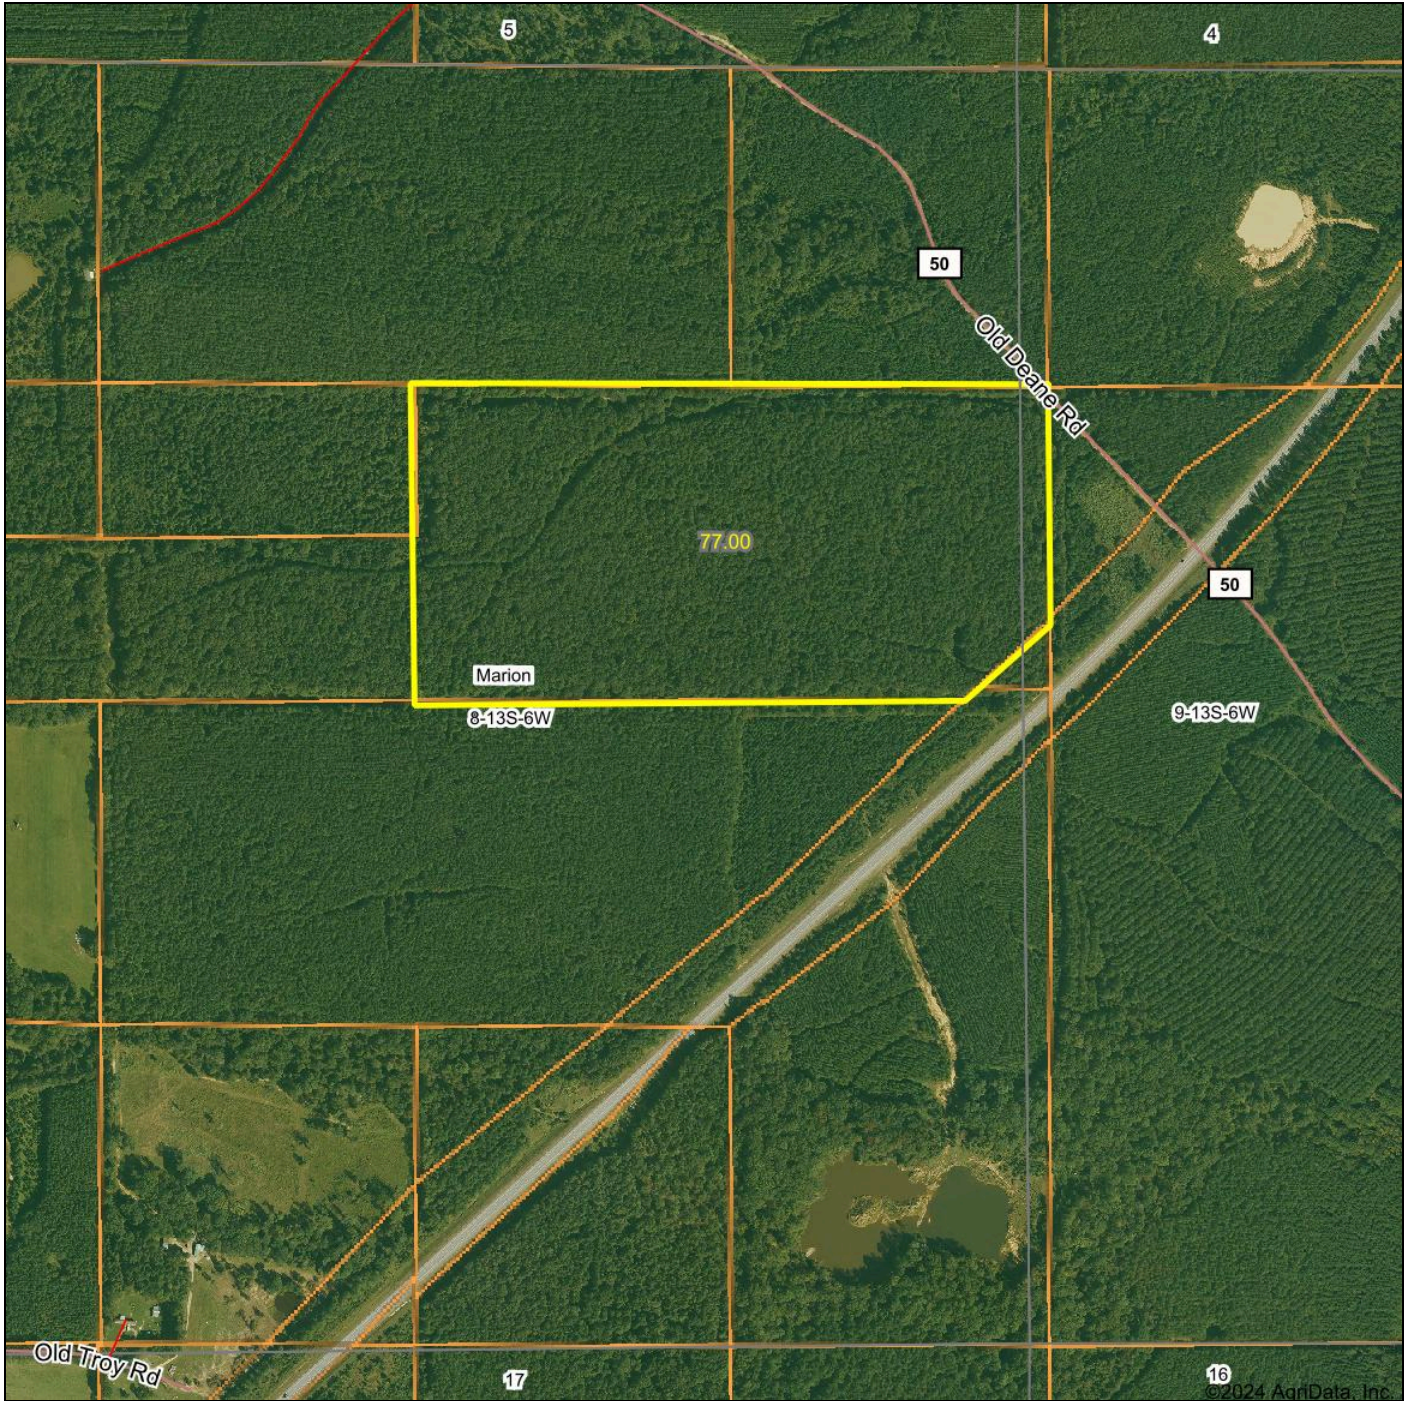

Aerial Map

Boundary Center: 33° 35' 22.88, -91° 44' 10.32

8-13S-6W
Drew County
Arkansas

Maps Provided By:

 CUSTOMIZED ONLINE MAPPING
 © AgriData, Inc. 2023 www.AgriDataInc.com

10/30/2024