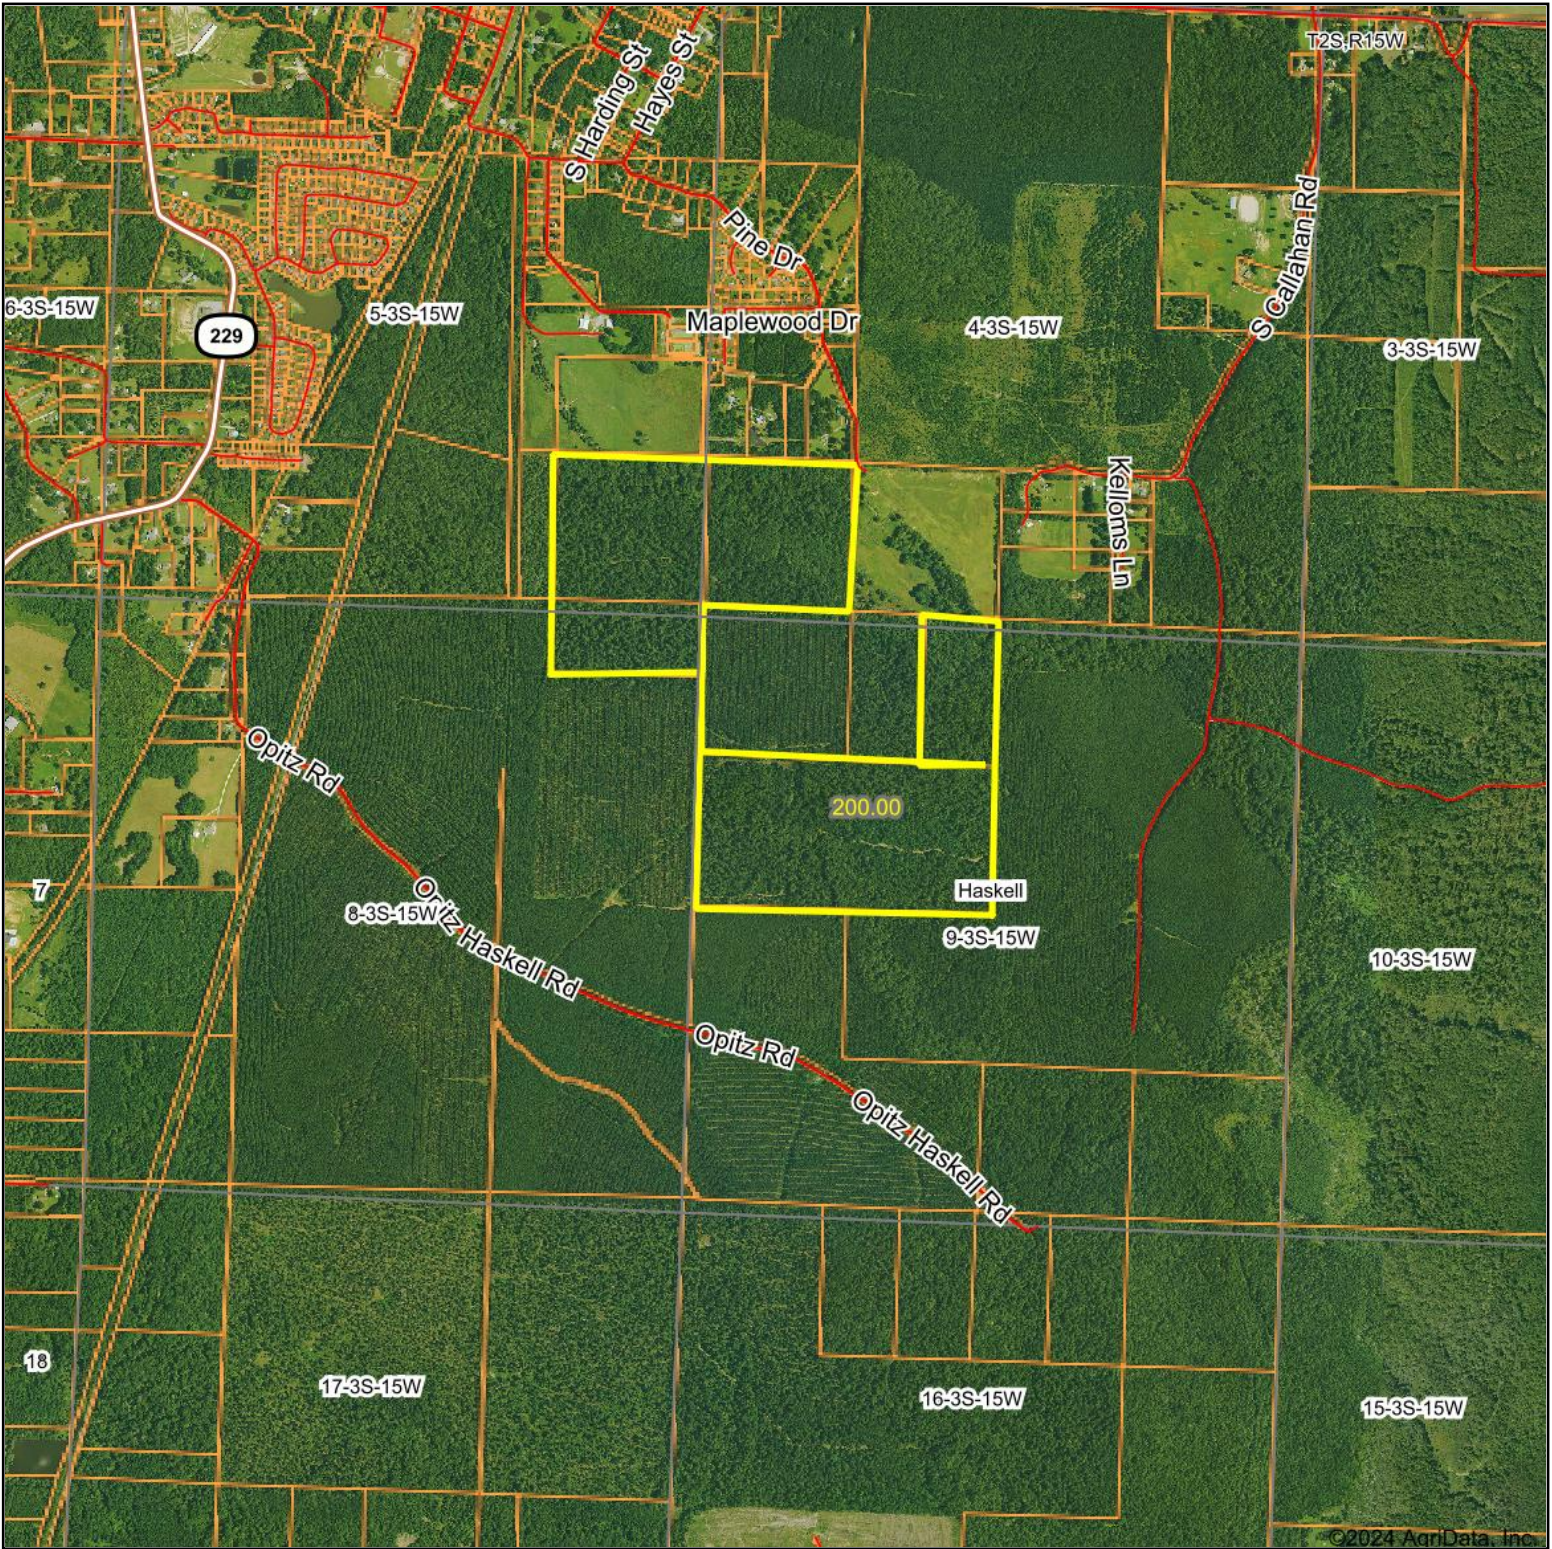

Aerial Map

Boundary Center: 34° 29' 2.29, -92° 37' 31.56

9-3S-15W
Saline County
Arkansas

Maps Provided By:
surety
CUSTOMIZED ONLINE MAPPING
© AgriData, Inc. 2023 www.AgriDataInc.com

10/8/2024

Field borders provided by Farm Service Agency as of 5/21/2008.