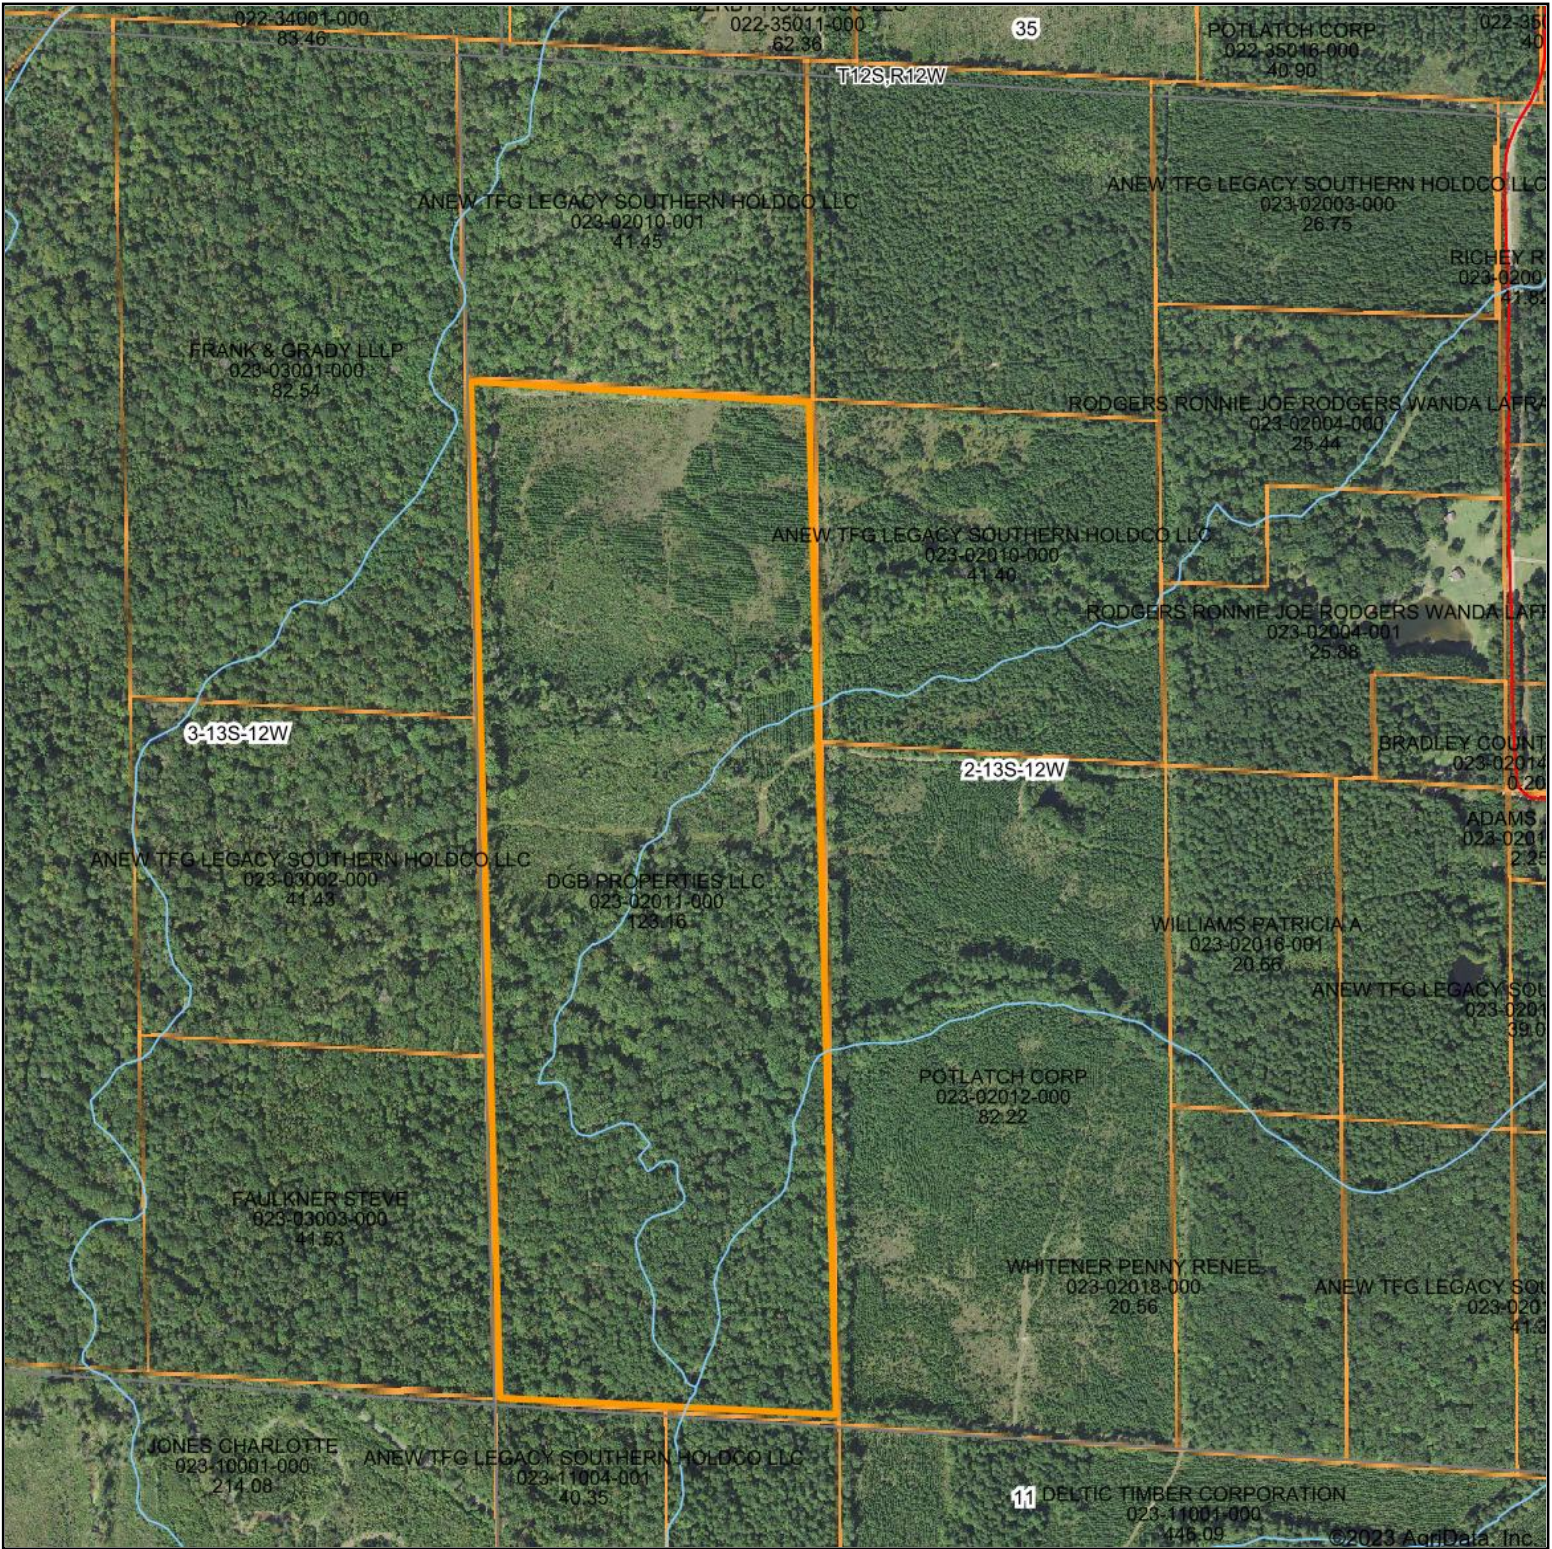

Aerial Map

Boundary Center: 33° 36' 38.74, -92° 19' 8.37

2-13S-12W
Bradley County
Arkansas

Maps Provided By:

© AgriData, Inc. 2023 www.AgridataInc.com

12/15/2023