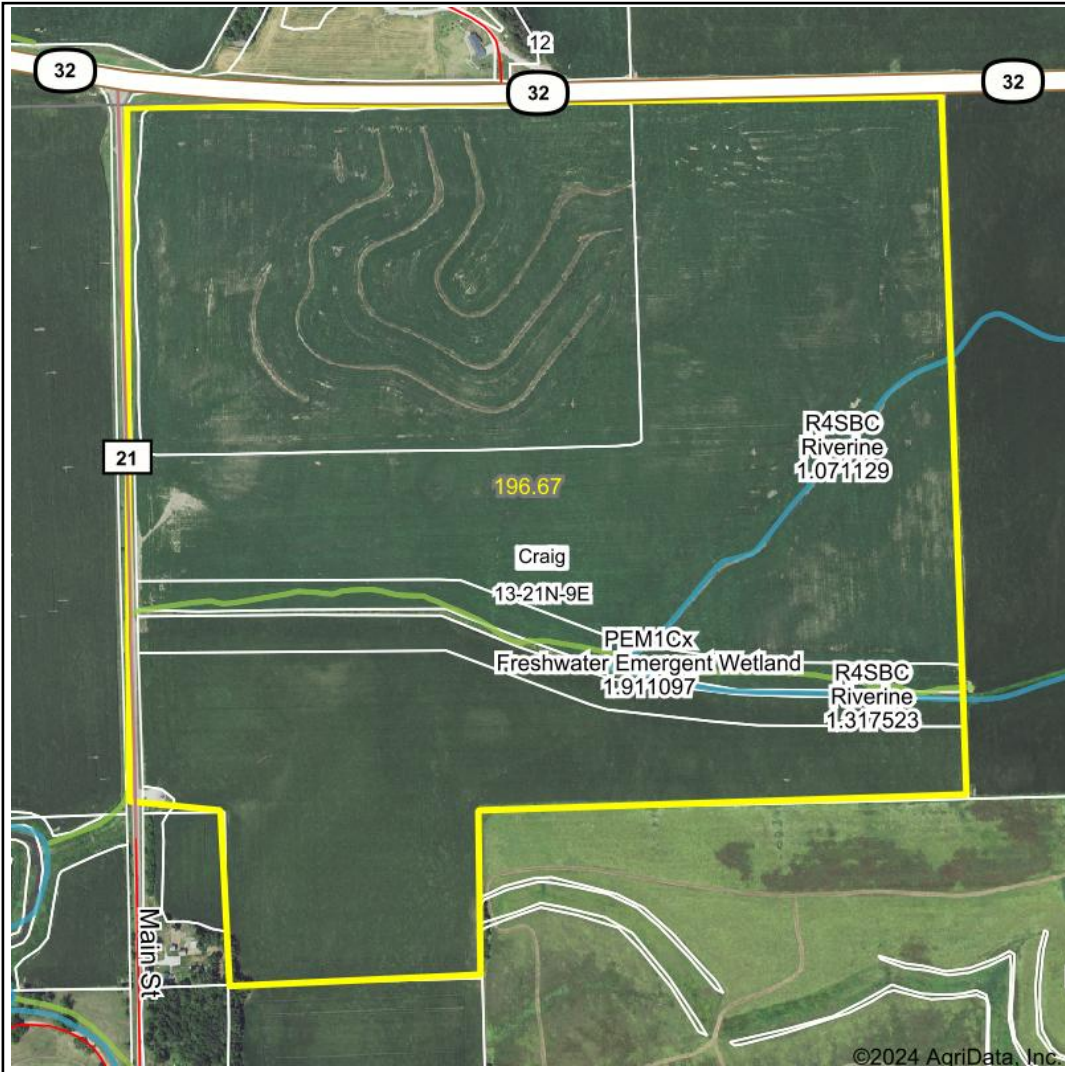

Wetlands Map

State: Nebraska
Location: 13-21N-9E
County: Burt
Township: Craig
Date: 9/8/2024

Maps Provided By:

Classification Code	Type	Acres
PEM1Cx	Freshwater Emergent Wetland	1.53
R4SBC	Riverine	1.36
Total Acres		2.89