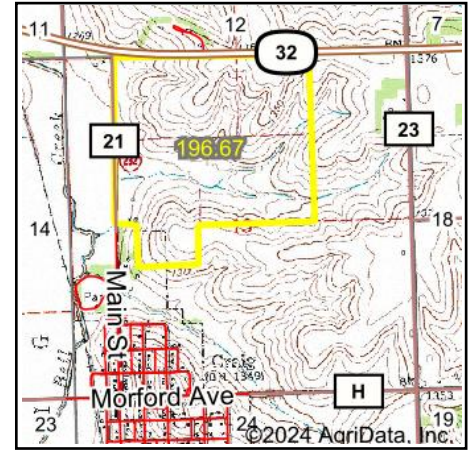

Wetlands Map

State: Nebraska
Location: 13-21N-9E
County: Burt
Township: Craig
Date: 9/8/2024

Maps Provided By:

Classification Code	Type	Acres
PEM1Cx	Freshwater Emergent Wetland	1.53
R4SBC	Riverine	1.36
Total Acres		2.89

Data Source: National Wetlands Inventory website. U.S. Dol, Fish and Wildlife Service, Washington, D.C. <http://www.fws.gov/wetlands/>