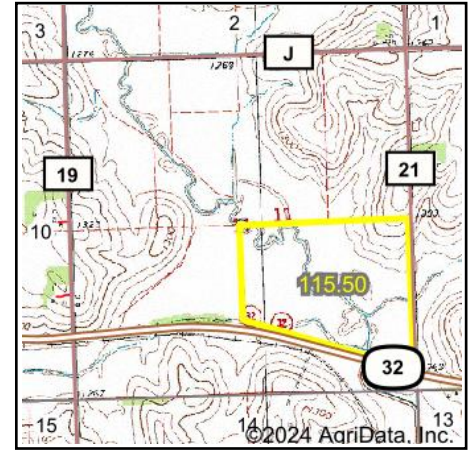

Wetlands Map

State: Nebraska
Location: 11-21N-9E
County: Burt
Township: Craig
Date: 9/8/2024

Maps Provided By:

© AgriData, Inc. 2023 www.AgriDataInc.com

Classification Code	Type	Acres
R4SBC	Riverine	2.59
PEM1C	Freshwater Emergent Wetland	0.70
PEM1Cx	Freshwater Emergent Wetland	0.55
R4SBCx	Riverine	0.11
Total Acres		3.95