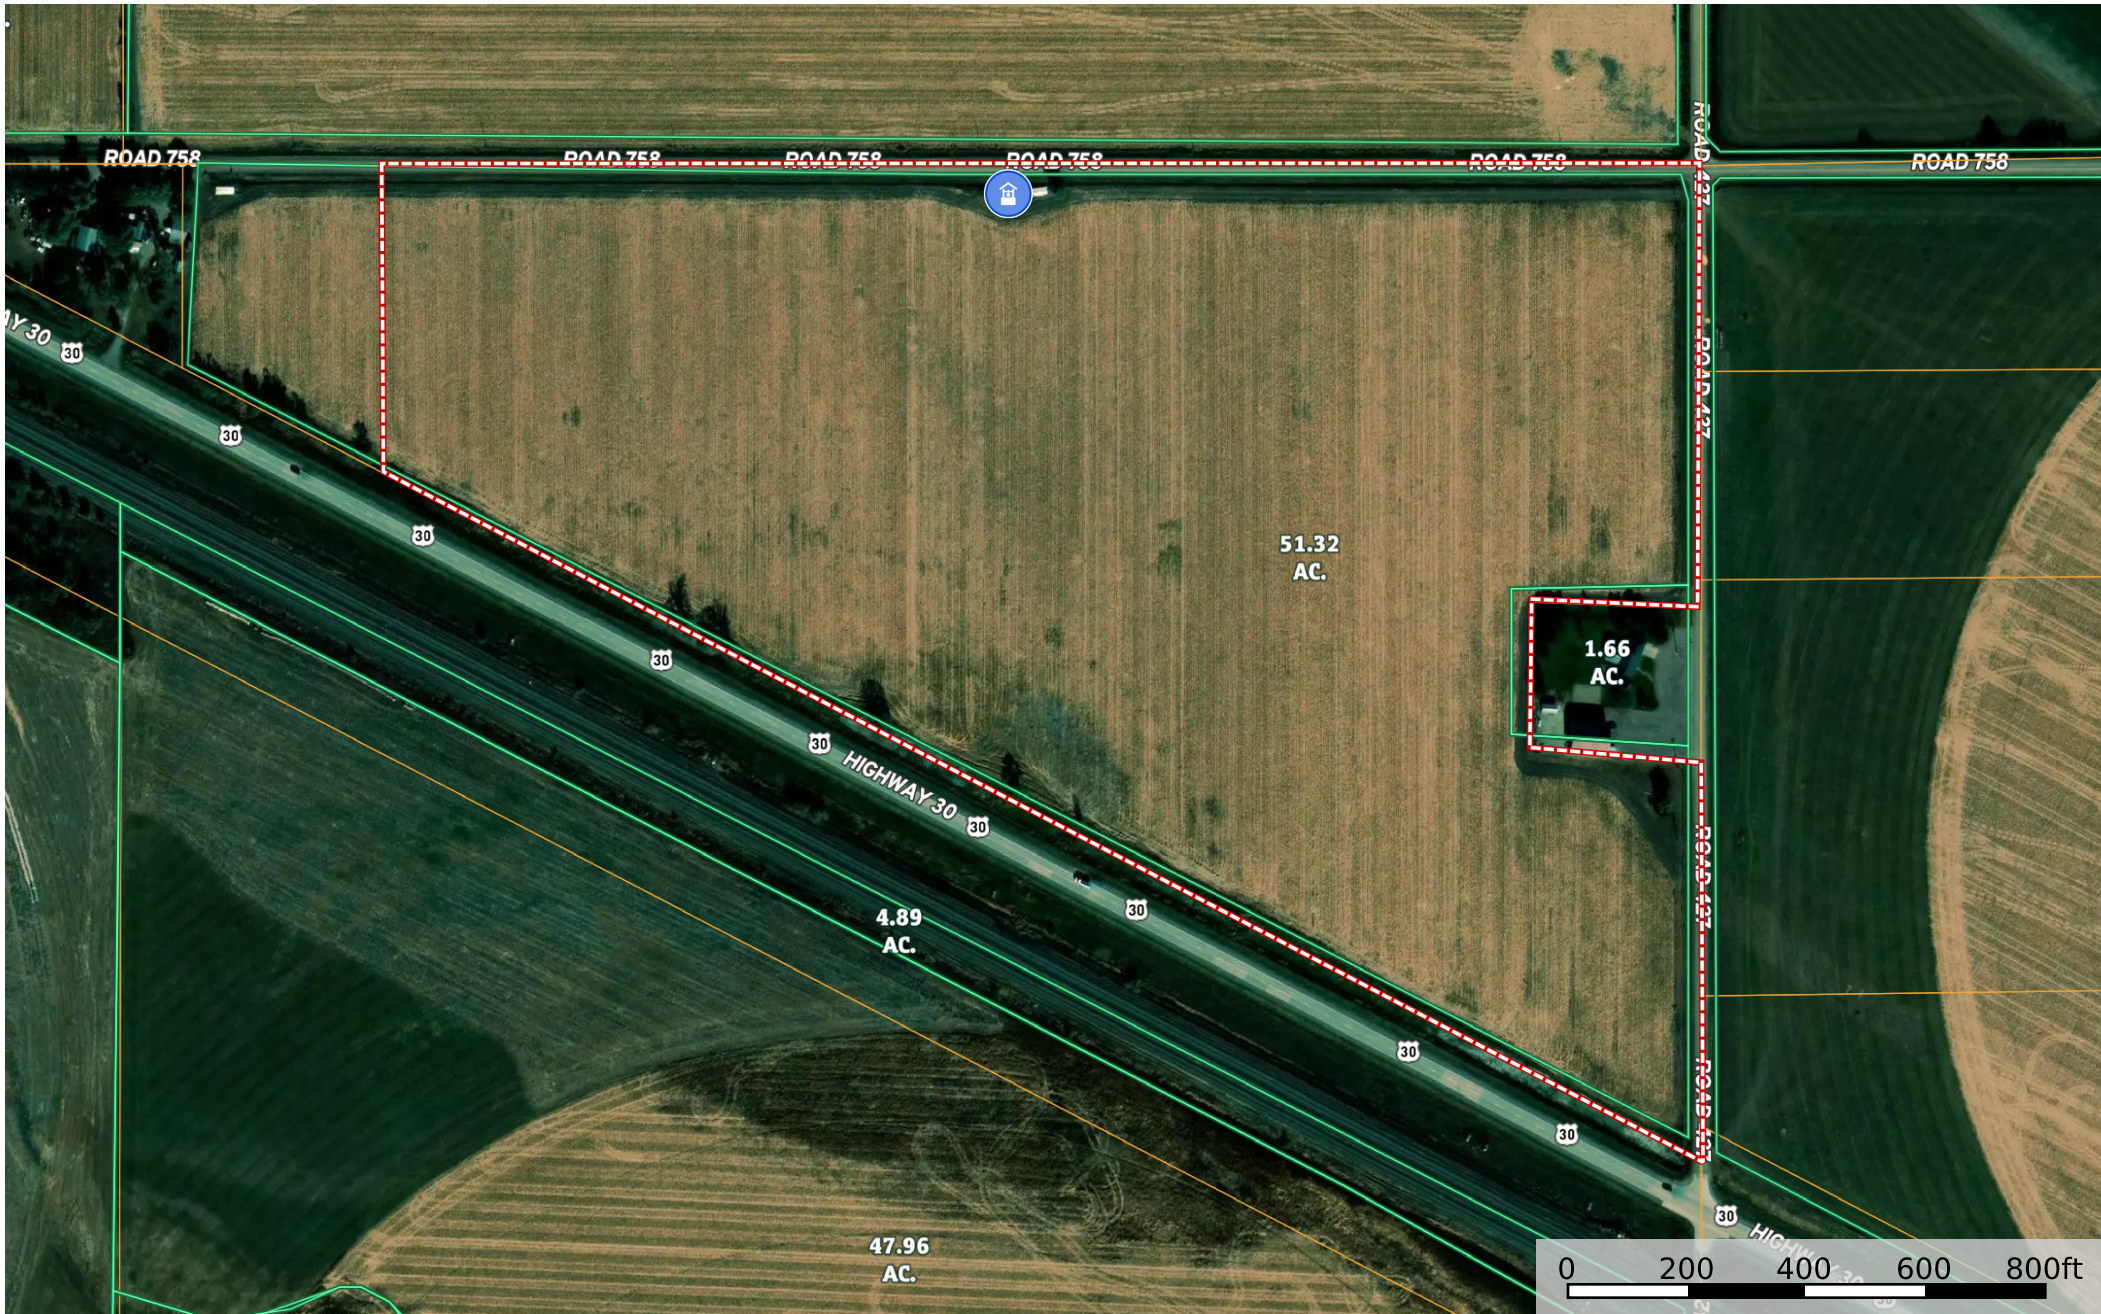

Whitten 51 Acre Organic Irrigated Farm

Dawson County, Nebraska, 51 AC +/-

 Well  Boundary